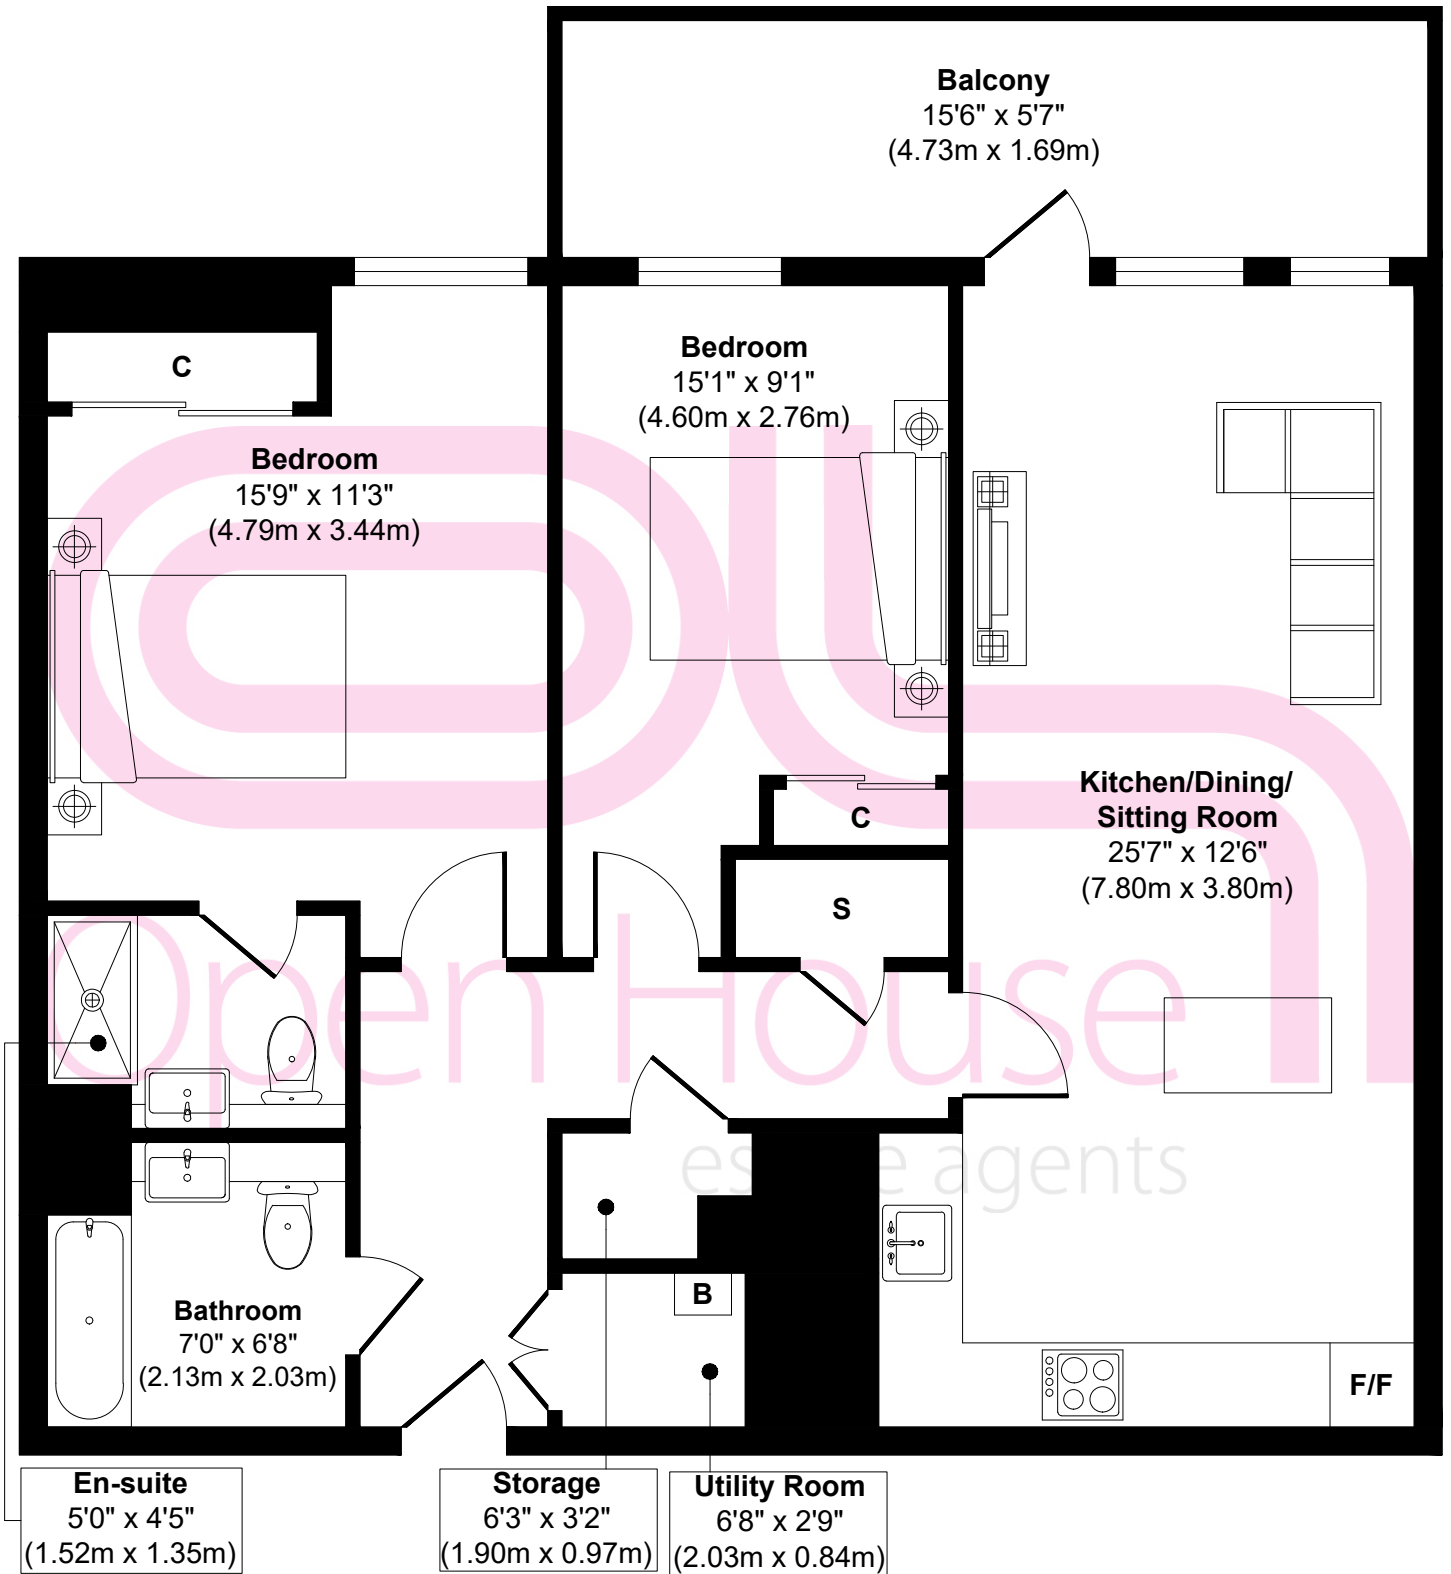

581 North End Road, Wembley, HA9 0US

Sixth Floor

Approx. Gross Internal Floor Area 854 sq. ft / 79.36 sq. m

Illustration for identification purposes only, measurements are approximate, not to scale.

Produced by Elements Property